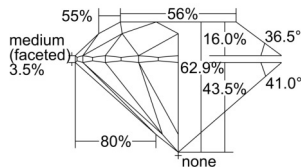

GIA®

FACSIMILE

GIA REPORT 6501183204

Verify this report at GIA.edu

GIA NATURAL DIAMOND DOSSIER®

August 14, 2024
GIA Report Number 6501183204
Shape and Cutting Style ..... Round Brilliant
Measurements ..... 4.52 - 4.53 x 2.85 mm

GRADING RESULTS

Carat Weight ..... 0.35 carat
Color Grade L
Clarity Grade S11
Cut Grade ..... Excellent

ADDITIONAL GRADING INFORMATION

Polish ..... Excellent
Symmetry ..... Excellent
Fluorescence ..... None
Clarity Characteristics ..... Feather
Inscription(s): GIA 6501183204

PROPORTIONS

Profile to actual proportions

GRADING SCALES

GIA COLOR SCALE	GIA CLARITY SCALE	GIA CUT SCALE	
D	FLAWLESS	EXCELLENT	
E	INTERNALLY FLAWLESS		
F		VVS₁	VERY GOOD
G	VVS₂		
H	VS₁	GOOD	
I	VS₂		
J	S1₁	FAIR	
K	S1₂		
L	I₁	POOR	
M	I₂		
N	I₃		
O			
P			
Q			
R			
S			
T			
U			
V			
W			
X			
Y			
Z