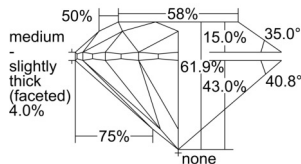

GIA®

FACSIMILE

GIA REPORT 6501183481

Verify this report at GIA.edu

GIA NATURAL DIAMOND DOSSIER®

August 13, 2024
GIA Report Number 6501183481
Shape and Cutting Style ..... Round Brilliant
Measurements ..... 4.70 - 4.73 x 2.92 mm

GRADING RESULTS

Carat Weight ..... 0.40 carat
Color Grade ..... F
Clarity Grade VS1
Cut Grade ..... Excellent

ADDITIONAL GRADING INFORMATION

Polish ..... Excellent
Symmetry ..... Excellent
Fluorescence ..... None
Clarity Characteristics ..... Feather, Needle, Pinpoint
Inscription(s): GIA 6501183481

PROPORTIONS

Profile to actual proportions

GRADING SCALES

GIA COLOR SCALE	GIA CLARITY SCALE	GIA CUT SCALE	
D	FLAWLESS	EXCELLENT	
E	INTERNALLY FLAWLESS		
F		VVS₁	VERY GOOD
G	VVS₂		
H	VS₁	GOOD	
I	VS₂		
J	SI₁	FAIR	
K	SI₂		
L	I₁	POOR	
M			
N			
O	I₂		
P			
Q			
R	I₃		
S			
T			
U			
V			
W			
X			
Y			
Z