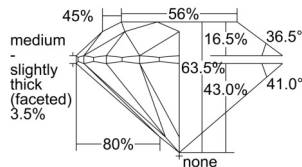

GIA®

FACSIMILE

GIA REPORT 6501187264

Verify this report at GIA.edu

GIA NATURAL DIAMOND DOSSIER®

August 20, 2024
GIA Report Number 6501187264
Shape and Cutting Style ..... Round Brilliant
Measurements ..... 5.33 - 5.35 x 3.39 mm

GRADING RESULTS

Carat Weight ..... 0.60 carat
Color Grade ..... H
Clarity Grade SI2
Cut Grade ..... Excellent

ADDITIONAL GRADING INFORMATION

Polish ..... Excellent
Symmetry ..... Excellent
Fluorescence ..... Faint
Clarity Characteristics ..... Cloud, Feather
Inscription(s): GIA 6501187264

PROPORTIONS

Profile to actual proportions

GRADING SCALES

GIA COLOR SCALE	GIA CLARITY SCALE	GIA CUT SCALE	
D	FLAWLESS	EXCELLENT	
E	INTERNALLY FLAWLESS		
F		VVS₁	VERY GOOD
G	VVS₂		
H	VS₁	GOOD	
I	VS₂		
J	SI₁	FAIR	
K	SI₂		
L	I₁	POOR	
M	I₂		
N	I₃		
O			
P			
Q			
R			
S			
T			
U			
V			
W			
X			
Y			
Z