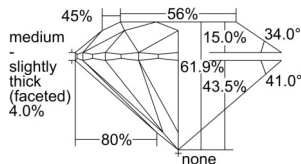

GIA®

FACSIMILE

GIA REPORT 6501192243

Verify this report at GIA.edu

GIA NATURAL DIAMOND DOSSIER®

August 20, 2024
GIA Report Number 6501192243
Shape and Cutting Style ..... Round Brilliant
Measurements ..... 4.77 - 4.79 x 2.96 mm

GRADING RESULTS

Carat Weight ..... 0.41 carat
Color Grade ..... K
Clarity Grade VS2
Cut Grade ..... Excellent

ADDITIONAL GRADING INFORMATION

Polish ..... Excellent
Symmetry ..... Excellent
Fluorescence ..... None
Clarity Characteristics ..... Feather
Inscription(s): GIA 6501192243

PROPORTIONS

Profile to actual proportions

GRADING SCALES

GIA COLOR SCALE	GIA CLARITY SCALE	GIA CUT SCALE	
D	FLAWLESS	EXCELLENT	
E	INTERNALLY FLAWLESS		
F		VVS₁	VERY GOOD
G	VVS₂		
H	VS₁	GOOD	
I	VS₂		
J	SI₁	FAIR	
K	SI₂		
L	I₁	POOR	
M			
N			
O	I₂		
P			
Q			
R	I₃		
S			
T			
U			
V			
W			
X			
Y			
Z