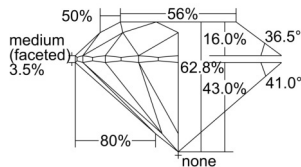

GIA®

FACSIMILE

GIA REPORT 6501192667

Verify this report at GIA.edu

GIA NATURAL DIAMOND DOSSIER®

August 19, 2024
GIA Report Number 6501192667
Shape and Cutting Style ..... Round Brilliant
Measurements ..... 4.26 - 4.30 x 2.69 mm

GRADING RESULTS

Carat Weight ..... 0.30 carat
Color Grade ..... K
Clarity Grade VVS2
Cut Grade ..... Excellent

ADDITIONAL GRADING INFORMATION

Polish ..... Excellent
Symmetry ..... Excellent
Fluorescence ..... Medium Blue
Clarity Characteristics..... Feather, Pinpoint, Indented Natural
Inscription(s): GIA 6501192667

PROPORTIONS

Profile to actual proportions

GRADING SCALES

GIA COLOR SCALE	GIA CLARITY SCALE	GIA CUT SCALE	
D	FLAWLESS	EXCELLENT	
E	INTERNALLY FLAWLESS		
F		VVS₁	VERY GOOD
G	VVS₂		
H	VS₁	GOOD	
I	VS₂		
J	SI₁	FAIR	
K	SI₂		
L	I₁	POOR	
M			
N			
O	I₂		
P			
Q	I₃		
R			
S			
T			
U			
V			
W			
X			
Y			
Z