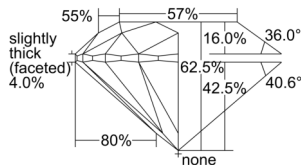

GIA®

FACSIMILE

GIA REPORT 6501197256

Verify this report at GIA.edu

GIA NATURAL DIAMOND DOSSIER®

August 21, 2024
GIA Report Number 6501197256
Shape and Cutting Style ..... Round Brilliant
Measurements ..... 5.32 - 5.35 x 3.34 mm

GRADING RESULTS

Carat Weight ..... 0.59 carat
Color Grade ..... H
Clarity Grade VVS1
Cut Grade ..... Excellent

ADDITIONAL GRADING INFORMATION

Polish ..... Excellent
Symmetry ..... Excellent
Fluorescence ..... None
Clarity Characteristics ..... Pinpoint
Inscription(s): GIA 6501197256

PROPORTIONS

Profile to actual proportions

GRADING SCALES

GIA COLOR SCALE

COLORESS	D
	E
	F
	G
	H
	I
	J
NEAR COLORESS	K
	L
Faint	M
	N
	O
	P
Very Light	Q
	R
	S
	T
	U
	V
Light	W
	X
	Y
	Z

GIA CLARITY SCALE

FLAWLESS	VERY VERY SLIGHTLY INCLUDED	VVS₁	
			VVS₂
INTERNALLY FLAWLESS	VERY SLIGHTLY INCLUDED	VS₁	
		VS₂	
SLIGHTLY INCLUDED	SLIGHTLY INCLUDED	SI₁	
		SI₂	
INCLUDED	INCLUDED	I₁	
		I₂	
		I₃	

GIA CUT SCALE

EXCELLENT	VERY GOOD	GOOD	FAIR	POOR