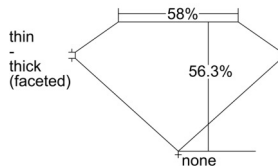

GIA®

FACSIMILE

GIA REPORT 6501202141

Verify this report at GIA.edu

GIA NATURAL DIAMOND DOSSIER®

August 14, 2024
GIA Report Number 6501202141
Shape and Cutting Style ..... Heart Brilliant
Measurements ..... 4.56 x 5.18 x 2.92 mm

GRADING RESULTS

Carat Weight ..... 0.40 carat
Color Grade ..... G
Clarity Grade VS2

ADDITIONAL GRADING INFORMATION

Polish ..... Excellent
Symmetry ..... Very Good
Fluorescence ..... None
Clarity Characteristics..... Crystal, Cloud, Feather, Needle
Inscription(s): GIA 6501202141

PROPORTIONS

Profile not to actual proportions

GRADING SCALES

GIA COLOR SCALE		GIA CLARITY SCALE			
COLORLESS	D	VERY VERY SLIGHTLY INCLUDED	FLAWLESS		
	E		INTERNALLY FLAWLESS		
	F		VVS₁		
	NEAR COLORLESS	G	VVS₂		
		H	VERY SLIGHTLY INCLUDED	VS₁	
		I		VS₂	
		FAINT	J	SLIGHTLY INCLUDED	SI₁
	K		SI₂		
	L		INCLUDED		I₁
	M			I₂	
N	I₃				
VERT LIGHT	O				
	P				
	Q				
	R				
	S				
	T				
	LIGHT	U			
V					
W					
X					
	Y				
	Z