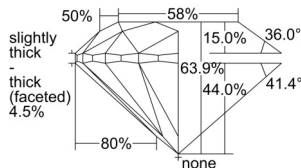

GIA®

FACSIMILE

GIA REPORT 6501205844

Verify this report at GIA.edu

GIA NATURAL DIAMOND DOSSIER®

August 16, 2024
GIA Report Number 6501205844
Shape and Cutting Style ..... Round Brilliant
Measurements ..... 5.30 - 5.33 x 3.40 mm

GRADING RESULTS

Carat Weight ..... 0.60 carat
Color Grade ..... E
Clarity Grade S11
Cut Grade ..... Very Good

ADDITIONAL GRADING INFORMATION

Polish ..... Excellent
Symmetry ..... Very Good
Fluorescence ..... None
Clarity Characteristics..... Crystal, Cloud, Feather
Inscription(s): GIA 6501205844

PROPORTIONS

Profile to actual proportions

GRADING SCALES

GIA COLOR SCALE

COLORESS	D
	E
	F
	G
	H
	I
	J
NEAR COLORESS	K
	L
Faint	M
	N
	O
	P
Very Light	Q
	R
	S
	T
	U
	V
Light	W
	X
	Y
	Z

GIA CLARITY SCALE

VERY VERY SLIGHTLY INCLUDED	FLAWLESS
	INTERNALLY FLAWLESS
VERY SLIGHTLY INCLUDED	VVS₁
	VVS₂
SLIGHTLY INCLUDED	VS₁
	VS₂
INCLUDED	SI₁
	SI₂
	I₁
	I₂
	I₃

GIA CUT SCALE

EXCELLENT
VERY GOOD
GOOD
FAIR
POOR