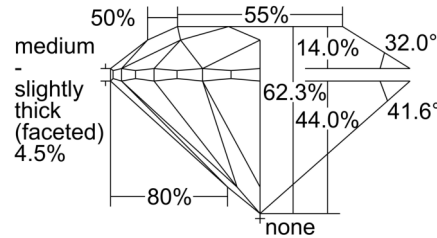

GIA REPORT
6501209609

Verify this report at GIA.edu

FACSIMILE

This is a digital representation of the original GIA Report. This representation might not be accepted in lieu of the original GIA Report in certain circumstances. The original GIA Report includes certain security features which are not reproducible on this facsimile.

GIA NATURAL DIAMOND GRADING REPORT

August 16, 2024
GIA Report Number 6501209609
Shape and Cutting Style ..... Round Brilliant
Measurements ..... 6.36 - 6.44 x 3.99 mm

GRADING RESULTS

Carat Weight ..... 1.00 carat
Color Grade ..... D
Clarity Grade VS1
Cut Grade ..... Excellent

ADDITIONAL GRADING INFORMATION

Polish ..... Excellent
Symmetry ..... Very Good
Fluorescence ..... None
Inscription(s): GIA 6501209609
Comments: Additional pinpoints are not shown.

PROPORTIONS

Profile to actual proportions