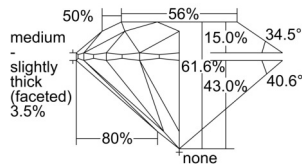

GIA®

FACSIMILE

GIA REPORT 6501210254

Verify this report at GIA.edu

GIA NATURAL DIAMOND DOSSIER®

August 19, 2024
GIA Report Number 6501210254
Shape and Cutting Style ..... Round Brilliant
Measurements ..... 4.32 - 4.34 x 2.67 mm

GRADING RESULTS

Carat Weight ..... 0.30 carat
Color Grade ..... E
Clarity Grade VS1
Cut Grade ..... Excellent

ADDITIONAL GRADING INFORMATION

Polish ..... Excellent
Symmetry ..... Excellent
Fluorescence ..... None
Clarity Characteristics..... Cloud, Needle, Pinpoint
Inspection(s): GIA 6501210254

PROPORTIONS

Profile to actual proportions

GRADING SCALES

GIA COLOR SCALE	GIA CLARITY SCALE	GIA CUT SCALE
D	FLAWLESS	EXCELLENT
E	INTERNALLY FLAWLESS	
F	VVS₁	VERY GOOD
G		
H	VS₁	GOOD
I		
J	VS₂	FAIR
K		
L	SI₁	POOR
M		
N	I₁	
O		
P	I₂	
Q		
R	I₃	
S		
T		
U		
V		
W		
X		
Y		
Z