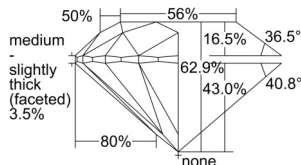

GIA®

FACSIMILE

GIA REPORT 6501210599

Verify this report at GIA.edu

GIA NATURAL DIAMOND DOSSIER®

August 19, 2024
GIA Report Number 6501210599
Shape and Cutting Style ..... Round Brilliant
Measurements ..... 5.46 - 5.50 x 3.44 mm

GRADING RESULTS

Carat Weight ..... 0.64 carat
Color Grade ..... F
Clarity Grade S11
Cut Grade ..... Excellent

ADDITIONAL GRADING INFORMATION

Polish ..... Excellent
Symmetry ..... Excellent
Fluorescence ..... None
Clarity Characteristics ..... Cloud
Inscription(s): GIA 6501210599

PROPORTIONS

Profile to actual proportions

GRADING SCALES

GIA COLOR SCALE	GIA CLARITY SCALE	GIA CUT SCALE
D	FLAWLESS	EXCELLENT
E	FLAWLESS	
F	INTERNALLY FLAWLESS	VERY GOOD
G	FLAWLESS	
H	VVS₁	GOOD
I	VVS₂	
J	VS₁	FAIR
K	VS₂	
L	S1₁	POOR
M	S1₂	
N	I₁	
O	I₂	
P	I₃	
Q		
R		
S		
T		
U		
V		
W		
X		
Y		
Z