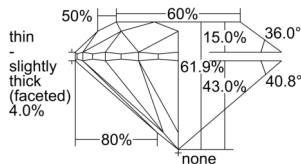

GIA®

FACSIMILE

GIA REPORT 6501210634

Verify this report at GIA.edu

GIA NATURAL DIAMOND DOSSIER®

August 19, 2024
GIA Report Number 6501210634
Shape and Cutting Style ..... Round Brilliant
Measurements ..... 5.20 - 5.23 x 3.23 mm

GRADING RESULTS

Carat Weight ..... 0.55 carat
Color Grade ..... H
Clarity Grade S11
Cut Grade ..... Excellent

ADDITIONAL GRADING INFORMATION

Polish ..... Excellent
Symmetry ..... Excellent
Fluorescence ..... None
Clarity Characteristics ..... Cloud
Inscription(s): GIA 6501210634

PROPORTIONS

Profile to actual proportions

GRADING SCALES

GIA COLOR SCALE	GIA CLARITY SCALE	GIA CUT SCALE	
D	FLAWLESS	EXCELLENT	
E	INTERNALLY FLAWLESS		
F		VVS₁	VERY GOOD
G	VVS₂		
H	VS₁	GOOD	
I	VS₂		
J	S1₁	FAIR	
K	S1₂		
L	I₁	POOR	
M	I₂		
N	I₃		
O			
P			
Q			
R			
S			
T			
U			
V			
W			
X			
Y			
Z