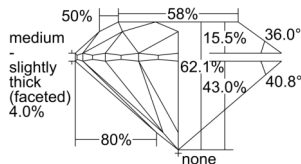

GIA®

FACSIMILE

GIA REPORT 6501210741

Verify this report at GIA.edu

GIA NATURAL DIAMOND DOSSIER®

August 16, 2024
GIA Report Number 6501210741
Shape and Cutting Style ..... Round Brilliant
Measurements ..... 5.68 - 5.70 x 3.53 mm

GRADING RESULTS

Carat Weight ..... 0.71 carat
Color Grade ..... G
Clarity Grade SI2
Cut Grade ..... Excellent

ADDITIONAL GRADING INFORMATION

Polish ..... Excellent
Symmetry ..... Excellent
Fluorescence ..... None
Clarity Characteristics ..... Cloud
Inscription(s): GIA 6501210741

PROPORTIONS

Profile to actual proportions

GRADING SCALES

GIA COLOR SCALE	GIA CLARITY SCALE	GIA CUT SCALE	
D	FLAWLESS	EXCELLENT	
E	INTERNALLY FLAWLESS		
F		VVS₁	VERY GOOD
G	VVS₂		
H	VS₁	GOOD	
I	VS₂		
J	SI₁	FAIR	
K	SI₂		
L	I₁	POOR	
M	I₂		
N	I₃		
O			
P			
Q			
R			
S			
T			
U			
V			
W			
X			
Y			
Z