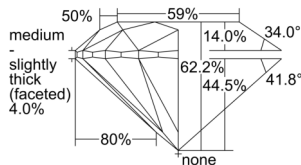

GIA®

FACSIMILE

GIA REPORT 6501217811

Verify this report at GIA.edu

GIA NATURAL DIAMOND DOSSIER®

August 20, 2024
GIA Report Number 6501217811
Shape and Cutting Style ..... Round Brilliant
Measurements ..... 5.07 - 5.10 x 3.16 mm

GRADING RESULTS

Carat Weight ..... 0.50 carat
Color Grade I
Clarity Grade S11
Cut Grade ..... Excellent

ADDITIONAL GRADING INFORMATION

Polish ..... Excellent
Symmetry ..... Excellent
Fluorescence ..... None
Clarity Characteristics ..... Crystal, Cloud
Inscription(s): GIA 6501217811

PROPORTIONS

Profile to actual proportions

GRADING SCALES

GIA COLOR SCALE

COLORLESS	D
	E
	F
	G
	H
	I
	J
NEAR COLORLESS	K
	L
Faint	M
	N
	O
	P
Very Light	Q
	R
	S
	T
	U
	V
	W
	X
	Y
Light	Z

GIA CLARITY SCALE

FLAWLESS	VERY VERY SLIGHTLY INCLUDED	VVS₁	
			VVS₂
INTERNALLY FLAWLESS	VERY SLIGHTLY INCLUDED	VS₁	
		VS₂	
SLIGHTLY INCLUDED	INCLUDED	SI₁	
		SI₂	
I₁	I₂	I₃	

GIA CUT SCALE

EXCELLENT
VERY GOOD
GOOD
FAIR
POOR