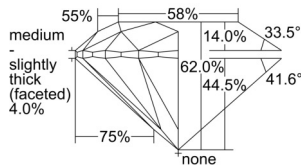

GIA®

FACSIMILE

GIA REPORT 6501224251

Verify this report at GIA.edu

GIA NATURAL DIAMOND DOSSIER®

August 20, 2024
GIA Report Number 6501224251
Shape and Cutting Style ..... Round Brilliant
Measurements ..... 5.43 - 5.46 x 3.38 mm

GRADING RESULTS

Carat Weight ..... 0.61 carat
Color Grade I
Clarity Grade S11
Cut Grade ..... Excellent

ADDITIONAL GRADING INFORMATION

Polish ..... Excellent
Symmetry ..... Excellent
Fluorescence ..... None
Clarity Characteristics..... Crystal, Cloud, Feather
Inscription(s): GIA 6501224251

PROPORTIONS

Profile to actual proportions

GRADING SCALES

GIA COLOR SCALE	GIA CLARITY SCALE	GIA CUT SCALE	
D	FLAWLESS	EXCELLENT	
E	INTERNALLY FLAWLESS		
F		VVS₁	VERY GOOD
G	VVS₂		
H	VS₁	GOOD	
I	VS₂		
J	S1₁	FAIR	
K	S1₂		
L	I₁	POOR	
M	I₂		
N	I₃		
O			
P			
Q			
R			
S			
T			
U			
V			
W			
X			
Y			
Z