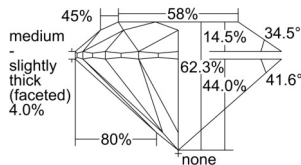

GIA®

FACSIMILE

GIA REPORT 6501224341

Verify this report at GIA.edu

GIA NATURAL DIAMOND DOSSIER®

August 21, 2024
GIA Report Number 6501224341
Shape and Cutting Style ..... Round Brilliant
Measurements ..... 5.08 - 5.11 x 3.18 mm

GRADING RESULTS

Carat Weight ..... 0.50 carat
Color Grade ..... G
Clarity Grade VS1
Cut Grade ..... Excellent

ADDITIONAL GRADING INFORMATION

Polish ..... Excellent
Symmetry ..... Excellent
Fluorescence ..... None
Clarity Characteristics..... Crystal, Feather, Needle, Pinpoint
Inscription(s): GIA 6501224341

PROPORTIONS

Profile to actual proportions