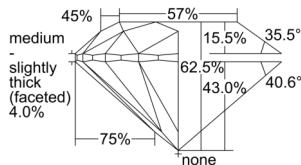

GIA®

FACSIMILE

GIA REPORT 6501225224

Verify this report at GIA.edu

GIA NATURAL DIAMOND DOSSIER®

August 21, 2024
GIA Report Number 6501225224
Shape and Cutting Style ..... Round Brilliant
Measurements ..... 4.72 - 4.75 x 2.96 mm

GRADING RESULTS

Carat Weight ..... 0.41 carat
Color Grade ..... H
Clarity Grade VS2
Cut Grade ..... Excellent

ADDITIONAL GRADING INFORMATION

Polish ..... Excellent
Symmetry ..... Excellent
Fluorescence ..... None
Clarity Characteristics ..... Crystal
Inscription(s): GIA 6501225224

PROPORTIONS

Profile to actual proportions

GRADING SCALES

GIA COLOR SCALE	GIA CLARITY SCALE	GIA CUT SCALE	
D	FLAWLESS	EXCELLENT	
E	INTERNALLY FLAWLESS		
F		VVS₁	VERY GOOD
G	VVS₂		
H	VS₁	GOOD	
I	VS₂		
J	SI₁	FAIR	
K	SI₂		
L	I₁	POOR	
M	I₂		
N	I₃		
O			
P			
Q			
R			
S			
T			
U			
V			
W			
X			
Y			
Z