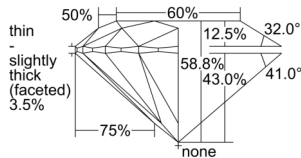

GIA®

FACSIMILE

GIA REPORT 6501233444

Verify this report at GIA.edu

GIA NATURAL DIAMOND DOSSIER®

August 21, 2024
GIA Report Number 6501233444
Shape and Cutting Style ..... Round Brilliant
Measurements ..... 5.34 - 5.35 x 3.14 mm

GRADING RESULTS

Carat Weight ..... 0.54 carat
Color Grade ..... D
Clarity Grade VS1
Cut Grade ..... Excellent

ADDITIONAL GRADING INFORMATION

Polish ..... Excellent
Symmetry ..... Excellent
Fluorescence ..... None
Clarity Characteristics..... Feather, Pinpoint, Indented Natural
Inspection(s): GIA 6501233444

PROPORTIONS

Profile to actual proportions

GRADING SCALES

GIA COLOR SCALE	GIA CLARITY SCALE	GIA CUT SCALE	
D	FLAWLESS	EXCELLENT	
E	INTERNALLY FLAWLESS		
F		VVS₁	VERY GOOD
G	VVS₂		
H	VS₁	GOOD	
I	VS₂		
J	SI₁	FAIR	
K	SI₂		
L	I₁	POOR	
M	I₂		
N	I₃		
O			
P			
Q			
R			
S			
T			
U			
V			
W			
X			
Y			
Z