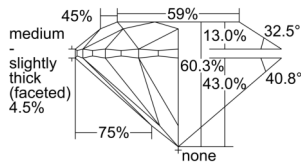

GIA®

FACSIMILE

GIA REPORT 6501242259

Verify this report at GIA.edu

GIA NATURAL DIAMOND DOSSIER®

August 28, 2024
GIA Report Number 6501242259
Shape and Cutting Style ..... Round Brilliant
Measurements ..... 4.77 - 4.81 x 2.89 mm

GRADING RESULTS

Carat Weight ..... 0.41 carat
Color Grade ..... D
Clarity Grade VVS1
Cut Grade ..... Excellent

ADDITIONAL GRADING INFORMATION

Polish ..... Excellent
Symmetry ..... Excellent
Fluorescence ..... None
Clarity Characteristics..... Pinpoint, Internal Graining
Inscription(s): GIA 6501242259

PROPORTIONS

Profile to actual proportions

GRADING SCALES

GIA COLOR SCALE	GIA CLARITY SCALE	GIA CUT SCALE
D	FLAWLESS	EXCELLENT
E	FLAWLESS	
F	INTERNALLY FLAWLESS	VERY GOOD
G	FLAWLESS	
H	VVS₁	GOOD
I	VVS₂	
J	VS₁	FAIR
K	VS₂	
L	SI₁	POOR
M	SI₂	
N	I₁	
O	I₂	
P	I₃	
Q		
R		
S		
T		
U		
V		
W		
X		
Y		
Z