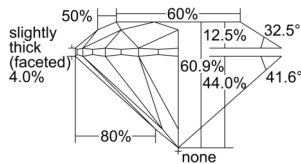

GIA®

FACSIMILE

GIA REPORT 6501249563

Verify this report at GIA.edu

GIA NATURAL DIAMOND DOSSIER®

August 22, 2024
GIA Report Number 6501249563
Shape and Cutting Style ..... Round Brilliant
Measurements ..... 4.29 - 4.32 x 2.62 mm

GRADING RESULTS

Carat Weight ..... 0.30 carat
Color Grade ..... F
Clarity Grade S11
Cut Grade ..... Excellent

ADDITIONAL GRADING INFORMATION

Polish ..... Excellent
Symmetry ..... Excellent
Fluorescence ..... None
Clarity Characteristics ..... Cloud, Feather
Inscription(s): GIA 6501249563

PROPORTIONS

Profile to actual proportions

GRADING SCALES

GIA COLOR SCALE	GIA CLARITY SCALE	GIA CUT SCALE	
D	FLAWLESS	EXCELLENT	
E	INTERNALLY FLAWLESS		
F		VVS₁	VERY GOOD
G	VVS₂		
H	VS₁	GOOD	
I	VS₂		
J	S1₁	FAIR	
K	S1₂		
L	I₁	POOR	
M	I₂		
N	I₃		
O			
P			
Q			
R			
S			
T			
U			
V			
W			
X			
Y			
Z