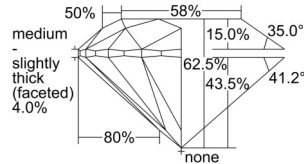

GIA®

FACSIMILE

GIA REPORT 6501254831

Verify this report at GIA.edu

GIA NATURAL DIAMOND DOSSIER®

August 28, 2024
GIA Report Number 6501254831
Shape and Cutting Style ..... Round Brilliant
Measurements ..... 5.72 - 5.74 x 3.58 mm

GRADING RESULTS

Carat Weight ..... 0.72 carat
Color Grade ..... D
Clarity Grade S11
Cut Grade ..... Excellent

ADDITIONAL GRADING INFORMATION

Polish ..... Excellent
Symmetry ..... Excellent
Fluorescence ..... Medium Blue
Clarity Characteristics ..... Crystal
Inscription(s): GIA 6501254831

PROPORTIONS

Profile to actual proportions

GRADING SCALES

GIA COLOR SCALE	GIA CLARITY SCALE	GIA CUT SCALE
D	FLAWLESS	EXCELLENT
E	INTERNALLY FLAWLESS	
F	VVS₁	VERY GOOD
G		
H	VS₁	GOOD
I		
J	SI₁	FAIR
K		
L	I₁	POOR
M		
N	I₂	
O	I₃	
P		
Q		
R		
S		
T		
U		
V		
W		
X		
Y		
Z