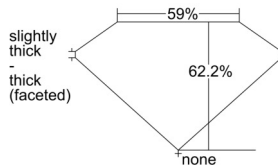

GIA®

FACSIMILE

GIA REPORT 6501256924

Verify this report at GIA.edu

GIA NATURAL DIAMOND DOSSIER®

August 23, 2024
GIA Report Number 6501256924
Shape and Cutting Style ..... Pear Brilliant
Measurements ..... 6.57 x 4.10 x 2.55 mm

GRADING RESULTS

Carat Weight ..... 0.41 carat
Color Grade I
Clarity Grade ..... Internally Flawless

ADDITIONAL GRADING INFORMATION

Polish ..... Excellent
Symmetry ..... Excellent
Fluorescence ..... None
Clarity Characteristics ..... Minor Details of Polish
Inscription(s): GIA 6501256924

PROPORTIONS

Profile not to actual proportions

GRADING SCALES

GIA COLOR SCALE		GIA CLARITY SCALE		
NEAR COLORLESS	D	VERY VERY SLIGHTLY INCLUDED	FLAWLESS	
	E		INTERNALLY FLAWLESS	
	F		VVS₁	
	FANT	G	VERY SLIGHTLY INCLUDED	VVS₂
		H		VS₁
		I	SLIGHTLY INCLUDED	VS₂
		J		SI₁
	LIGHT	K	INCLUDED	SI₂
		L		I₁
		M		I₂
N		NOT GRADED	I₃	
O				
P				
Q				
R				
S				
T				
U				
V				
W				
X				
Y				
Z