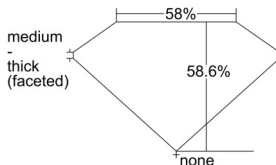

GIA®

FACSIMILE

GIA REPORT 6501257357

Verify this report at GIA.edu

GIA NATURAL DIAMOND DOSSIER®

August 28, 2024
GIA Report Number 6501257357
Shape and Cutting Style ..... Heart Brilliant
Measurements ..... 4.84 x 5.56 x 3.26 mm

GRADING RESULTS

Carat Weight ..... 0.50 carat
Color Grade ..... E
Clarity Grade SI1

ADDITIONAL GRADING INFORMATION

Polish ..... Excellent
Symmetry ..... Very Good
Fluorescence ..... None
Clarity Characteristics ..... Knot, Cloud
Inscription(s): GIA 6501257357

PROPORTIONS

Profile not to actual proportions

GRADING SCALES

GIA COLOR SCALE		GIA CLARITY SCALE			
COLORLESS	D	VERY VERY SLIGHTLY INCLUDED	FLAWLESS		
	E		INTERNALLY FLAWLESS		
	F	VERY SLIGHTLY INCLUDED	VVS₁		
	G		VVS₂		
	H		VS₁		
	NEAR COLORLESS	I	SLIGHTLY INCLUDED	VS₂	
		J		SI₁	
		FAINT	K	INCLUDED	SI₂
			L		I₁
			M		I₂
VERT LIGHT	N	LIGHT	I₃		
	O				
	P				
	Q				
	R