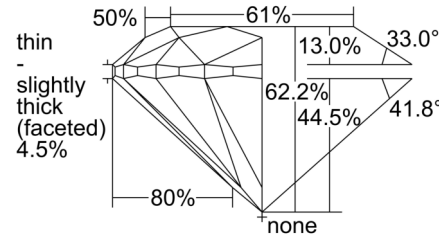

GIA NATURAL DIAMOND GRADING REPORT

 August 27, 2024
 GIA Report Number 6501261739
 Shape and Cutting Style Round Brilliant
 Measurements 8.60 - 8.67 x 5.37 mm

GRADING RESULTS

 Carat Weight 2.50 carat
 Color Grade I
 Clarity Grade VVS1
 Cut Grade Excellent

ADDITIONAL GRADING INFORMATION

 Polish Excellent
 Symmetry Excellent
 Fluorescence Strong Blue
 Inscription(s): GIA 6501261739

PROPORTIONS

Profile to actual proportions

CLARITY CHARACTERISTICS

KEY TO SYMBOLS*
 Feather

* Red symbols denote internal characteristics (inclusions). Green or black symbols denote external characteristics (blemishes). Diagram is an approximate representation of the diamond, and symbols shown indicate type, position, and approximate size of clarity characteristics. All clarity characteristics may not be shown. Details of finish are not shown.