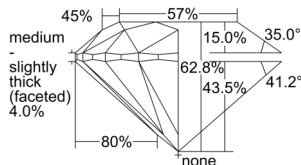

GIA®

FACSIMILE

GIA REPORT 6501263272

Verify this report at GIA.edu

GIA NATURAL DIAMOND DOSSIER®

August 28, 2024
GIA Report Number 6501263272
Shape and Cutting Style ..... Round Brilliant
Measurements ..... 5.14 - 5.18 x 3.24 mm

GRADING RESULTS

Carat Weight ..... 0.53 carat
Color Grade I
Clarity Grade S11
Cut Grade ..... Excellent

ADDITIONAL GRADING INFORMATION

Polish ..... Excellent
Symmetry ..... Excellent
Fluorescence ..... Faint
Clarity Characteristics..... Crystal, Cloud, Feather
Inscription(s): GIA 6501263272

PROPORTIONS

Profile to actual proportions

GRADING SCALES

GIA COLOR SCALE	GIA CLARITY SCALE	GIA CUT SCALE	
D	FLAWLESS	EXCELLENT	
E	INTERNALLY FLAWLESS		
F		VVS₁	VERY GOOD
G	VVS₂		
H	VS₁	GOOD	
I	VS₂		
J	S1₁	FAIR	
K	S1₂		
L	I₁	POOR	
M	I₂		
N	I₃		
O			
P			
Q			
R			
S			
T			
U			
V			
W			
X			
Y			
Z