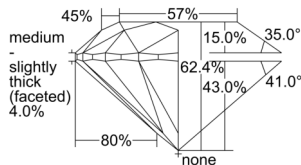

GIA®

FACSIMILE

GIA REPORT 6501268534

Verify this report at GIA.edu

GIA NATURAL DIAMOND DOSSIER®

August 30, 2024
GIA Report Number 6501268534
Shape and Cutting Style ..... Round Brilliant
Measurements ..... 5.10 - 5.14 x 3.20 mm

GRADING RESULTS

Carat Weight ..... 0.52 carat
Color Grade ..... H
Clarity Grade S11
Cut Grade ..... Excellent

ADDITIONAL GRADING INFORMATION

Polish ..... Excellent
Symmetry ..... Excellent
Fluorescence ..... None
Clarity Characteristics..... Crystal, Cloud, Feather
Inscription(s): GIA 6501268534

PROPORTIONS

Profile to actual proportions