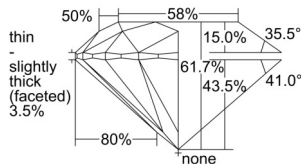

GIA®

FACSIMILE

GIA REPORT 6501269714

Verify this report at GIA.edu

GIA NATURAL DIAMOND DOSSIER®

August 23, 2024
GIA Report Number 6501269714
Shape and Cutting Style ..... Round Brilliant
Measurements ..... 3.89 - 3.91 x 2.41 mm

GRADING RESULTS

Carat Weight ..... 0.22 carat
Color Grade ..... F
Clarity Grade VS1
Cut Grade ..... Excellent

ADDITIONAL GRADING INFORMATION

Polish ..... Excellent
Symmetry ..... Excellent
Fluorescence ..... None
Clarity Characteristics ..... Feather, Pinpoint
Inscription(s): GIA 6501269714

PROPORTIONS

Profile to actual proportions