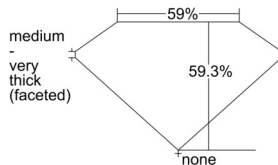

GIA®

FACSIMILE

GIA REPORT 6501270589

Verify this report at GIA.edu

GIA NATURAL DIAMOND DOSSIER®

August 27, 2024
GIA Report Number 6501270589
Shape and Cutting Style ..... Heart Brilliant
Measurements ..... 5.86 x 6.62 x 3.92 mm

GRADING RESULTS

Carat Weight ..... 0.91 carat
Color Grade ..... J
Clarity Grade VS1

ADDITIONAL GRADING INFORMATION

Polish ..... Excellent
Symmetry ..... Excellent
Fluorescence ..... None
Clarity Characteristics ..... Feather, Cloud, Needle
Inscription(s): GIA 6501270589

PROPORTIONS

Profile not to actual proportions

GRADING SCALES

GIA COLOR SCALE		GIA CLARITY SCALE			
COLORLESS	D	VERY VERY SLIGHTLY INCLUDED	FLAWLESS		
	E		INTERNALLY FLAWLESS		
	F	VERY SLIGHTLY INCLUDED	VVS₁		
	G		VVS₂		
	H		VS₁		
	NEAR COLORLESS	I	SLIGHTLY INCLUDED	VS₂	
		J		SI₁	
		FAINT	K	INCLUDED	SI₂
			L		I₁
			M		I₂
VERT LIGHT	N	LIGHT	I₃		
	O				
	P				
	Q				
	R