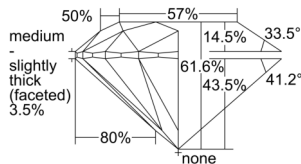

GIA®

FACSIMILE

GIA REPORT 6501272084

Verify this report at GIA.edu

GIA NATURAL DIAMOND DOSSIER®

August 26, 2024
GIA Report Number 6501272084
Shape and Cutting Style ..... Round Brilliant
Measurements ..... 3.89 - 3.92 x 2.41 mm

GRADING RESULTS

Carat Weight ..... 0.22 carat
Color Grade ..... D
Clarity Grade VS2
Cut Grade ..... Excellent

ADDITIONAL GRADING INFORMATION

Polish ..... Excellent
Symmetry ..... Excellent
Fluorescence ..... None
Clarity Characteristics ..... Feather
Inscription(s): GIA 6501272084

PROPORTIONS

Profile to actual proportions

GRADING SCALES

GIA COLOR SCALE	GIA CLARITY SCALE	GIA CUT SCALE	
D	FLAWLESS	EXCELLENT	
E	INTERNALLY FLAWLESS		
F		VVS₁	VERY GOOD
G	VVS₂		
H	VS₁	GOOD	
I	VS₂		
J	SI₁	FAIR	
K	SI₂		
L	I₁	POOR	
M	I₂		
N	I₃		
O			
P			
Q			
R			
S			
T			
U			
V			
W			
X			
Y			
Z