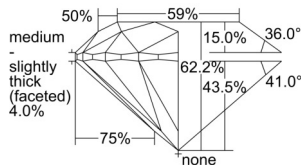

GIA®

FACSIMILE

GIA REPORT 6501273527

Verify this report at GIA.edu

GIA NATURAL DIAMOND DOSSIER®

August 29, 2024
GIA Report Number 6501273527
Shape and Cutting Style ..... Round Brilliant
Measurements ..... 5.76 - 5.78 x 3.59 mm

GRADING RESULTS

Carat Weight ..... 0.75 carat
Color Grade ..... F
Clarity Grade S11
Cut Grade ..... Excellent

ADDITIONAL GRADING INFORMATION

Polish ..... Excellent
Symmetry ..... Excellent
Fluorescence ..... None
Clarity Characteristics ..... Crystal, Feather
Inscription(s): GIA 6501273527

PROPORTIONS

Profile to actual proportions

GRADING SCALES

GIA COLOR SCALE	GIA CLARITY SCALE	GIA CUT SCALE	
D	FLAWLESS	EXCELLENT	
E	INTERNALLY FLAWLESS		
F		VVS₁	VERY GOOD
G	VVS₂		
H	VS₁	GOOD	
I	VS₂		
J	S1₁	FAIR	
K	S1₂		
L	I₁	POOR	
M	I₂		
N	I₃		
O			
P			
Q			
R			
S			
T			
U			
V			
W			
X			
Y			
Z