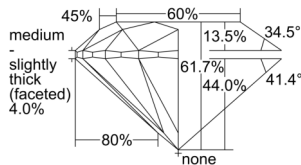

GIA®

FACSIMILE

GIA REPORT 6501275351

Verify this report at GIA.edu

GIA NATURAL DIAMOND DOSSIER®

August 28, 2024
GIA Report Number 6501275351
Shape and Cutting Style ..... Round Brilliant
Measurements ..... 3.91 - 3.93 x 2.42 mm

GRADING RESULTS

Carat Weight ..... 0.23 carat
Color Grade ..... E
Clarity Grade VS1
Cut Grade ..... Excellent

ADDITIONAL GRADING INFORMATION

Polish ..... Excellent
Symmetry ..... Excellent
Fluorescence ..... None
Clarity Characteristics ..... Cloud
Inscription(s): GIA 6501275351

PROPORTIONS

Profile to actual proportions