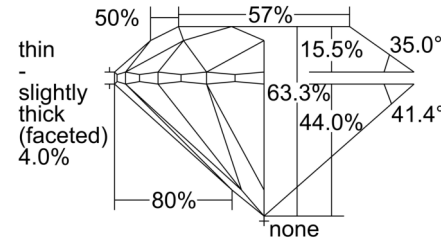

GIA NATURAL DIAMOND GRADING REPORT

August 27, 2024
 GIA Report Number 6501278543
 Shape and Cutting Style Round Brilliant
 Measurements 6.24 - 6.27 x 3.96 mm

GRADING RESULTS

Carat Weight 0.96 carat
 Color Grade I
 Clarity Grade SI1
 Cut Grade Excellent

Profile to actual proportions

CLARITY CHARACTERISTICS

KEY TO SYMBOLS*

- Cloud
- Crystal
- Feather
- Knot
- Cavity
- Needle
- Indented Natural
- Natural

* Red symbols denote internal characteristics (inclusions). Green or black symbols denote external characteristics (blemishes). Diagram is an approximate representation of the diamond, and symbols shown indicate type, position, and approximate size of clarity characteristics. All clarity characteristics may not be shown. Details of finish are not shown.