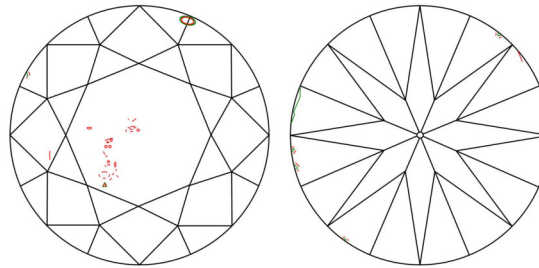

GIA NATURAL DIAMOND GRADING REPORT

August 27, 2024
 GIA Report Number 6501278543
 Shape and Cutting Style Round Brilliant
 Measurements 6.24 - 6.27 x 3.96 mm

GRADING RESULTS

Carat Weight 0.96 carat
 Color Grade I
 Clarity Grade SI1
 Cut Grade Excellent

Profile to actual proportions

CLARITY CHARACTERISTICS

KEY TO SYMBOLS*

- Cloud
- Crystal
- Feather
- Knot
- Cavity
- Needle
- Indented Natural
- Natural

* Red symbols denote internal characteristics (inclusions). Green or black symbols denote external characteristics (blemishes). Diagram is an approximate representation of the diamond, and symbols shown indicate type, position, and approximate size of clarity characteristics. All clarity characteristics may not be shown. Details of finish are not shown.