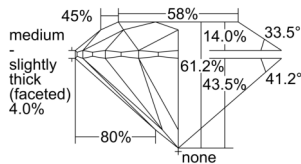

GIA®

FACSIMILE

GIA REPORT 6501278719

Verify this report at GIA.edu

GIA NATURAL DIAMOND DOSSIER®

August 29, 2024
GIA Report Number 6501278719
Shape and Cutting Style ..... Round Brilliant
Measurements ..... 4.36 - 4.37 x 2.67 mm

GRADING RESULTS

Carat Weight ..... 0.31 carat
Color Grade ..... H
Clarity Grade VS2
Cut Grade ..... Excellent

ADDITIONAL GRADING INFORMATION

Polish ..... Excellent
Symmetry ..... Excellent
Fluorescence ..... Faint
Clarity Characteristics ..... Feather, Cavity
Inscription(s): GIA 6501278719

PROPORTIONS

Profile to actual proportions

GRADING SCALES

GIA COLOR SCALE	GIA CLARITY SCALE	GIA CUT SCALE	
D	FLAWLESS	EXCELLENT	
E	INTERNALLY FLAWLESS		
F		VVS₁	VERY GOOD
G	VVS₂		
H	VS₁	GOOD	
I	VS₂		
J	SI₁	FAIR	
K	SI₂		
L	I₁	POOR	
M	I₂		
N	I₃		
O			
P			
Q			
R			
S			
T			
U			
V			
W			
X			
Y			
Z