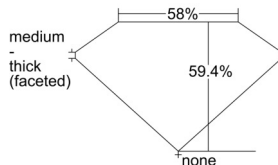

GIA®

FACSIMILE

GIA REPORT 6501281476

Verify this report at GIA.edu

GIA NATURAL DIAMOND DOSSIER®

August 27, 2024
GIA Report Number 6501281476
Shape and Cutting Style ..... Heart Brilliant
Measurements ..... 5.46 x 6.33 x 3.76 mm

GRADING RESULTS

Carat Weight ..... 0.73 carat
Color Grade ..... G
Clarity Grade VS1

ADDITIONAL GRADING INFORMATION

Polish ..... Excellent
Symmetry ..... Excellent
Fluorescence ..... Medium Blue
Clarity Characteristics ..... Twinning Wisp
Inscription(s): GIA 6501281476

PROPORTIONS

Profile not to actual proportions

GRADING SCALES

GIA COLOR SCALE		GIA CLARITY SCALE			
COLORLESS	D	VERY VERY SLIGHTLY INCLUDED	FLAWLESS		
	E		INTERNALLY FLAWLESS		
	F	VERY SLIGHTLY INCLUDED	VVS₁		
	G		VVS₂		
	H		VS₁		
	NEAR COLORLESS	I	SLIGHTLY INCLUDED	VS₂	
		J		SI₁	
		FAINT	K	INCLUDED	SI₂
			L		I₁
			M		I₂
VERT LIGHT	N	LIGHT	I₃		
	O				
	P				
	Q				
	R				
	S				
	T				
LIGHT	U				
	V				
	W				
	X				
Y					
Z