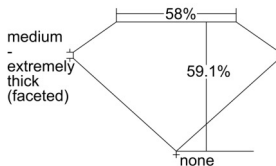

GIA®

FACSIMILE

GIA REPORT 6501284728

Verify this report at GIA.edu

GIA NATURAL DIAMOND DOSSIER®

August 28, 2024
GIA Report Number 6501284728
Shape and Cutting Style ..... Heart Brilliant
Measurements ..... 4.48 x 5.26 x 3.11 mm

GRADING RESULTS

Carat Weight ..... 0.42 carat
Color Grade ..... E
Clarity Grade SI1

ADDITIONAL GRADING INFORMATION

Polish ..... Excellent
Symmetry ..... Very Good
Fluorescence ..... None
Clarity Characteristics..... Cloud, Feather
Inscription(s): GIA 6501284728

PROPORTIONS

Profile not to actual proportions

GRADING SCALES

GIA COLOR SCALE		GIA CLARITY SCALE			
COLORLESS	D	VERY VERY SLIGHTLY INCLUDED	FLAWLESS		
	E		INTERNALLY FLAWLESS		
	F	VERY SLIGHTLY INCLUDED	VVS₁		
	G		VVS₂		
	H		VS₁		
	NEAR COLORLESS	I	SLIGHTLY INCLUDED	VS₂	
		J		SI₁	
		FAINT	K	INCLUDED	SI₂
			L		I₁
			M		I₂
VERT LIGHT	N	LIGHT	I₃		
	O				
	P				
	Q				
	R				
	S				
LIGHT	T				
	U				
	V				
	W				
	X				
Y					
Z