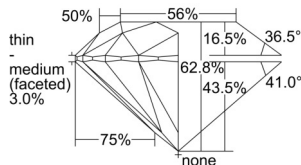

GIA®

FACSIMILE

GIA REPORT 6501287697

Verify this report at GIA.edu

GIA NATURAL DIAMOND DOSSIER®

August 27, 2024
GIA Report Number 6501287697
Shape and Cutting Style ..... Round Brilliant
Measurements ..... 5.11 - 5.14 x 3.22 mm

GRADING RESULTS

Carat Weight ..... 0.51 carat
Color Grade ..... G
Clarity Grade S11
Cut Grade ..... Excellent

ADDITIONAL GRADING INFORMATION

Polish ..... Excellent
Symmetry ..... Excellent
Fluorescence ..... None
Clarity Characteristics..... Crystal, Feather, Cloud
Inspection(s): GIA 6501287697

PROPORTIONS

Profile to actual proportions