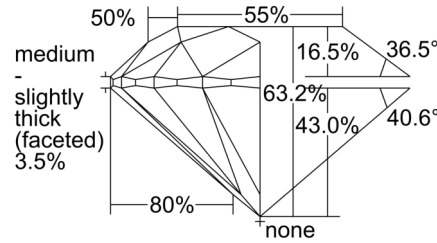

GIA NATURAL DIAMOND GRADING REPORT

August 27, 2024
GIA Report Number 6501292492
Shape and Cutting Style Round Brilliant
Measurements 6.31 - 6.37 x 4.01 mm

GRADING RESULTS

Carat Weight 1.00 carat
Color Grade I
Clarity Grade VVS1
Cut Grade Excellent

ADDITIONAL GRADING INFORMATION

Polish Excellent
Symmetry Excellent
Fluorescence Faint
Inscription(s): GIA 6501292492

PROPORTIONS

Profile to actual proportions

CLARITY CHARACTERISTICS

KEY TO SYMBOLS*

- Pinpoint
- ~ Feather
- ^ Natural

* Red symbols denote internal characteristics (inclusions). Green or black symbols denote external characteristics (blemishes). Diagram is an approximate representation of the diamond, and symbols shown indicate type, position, and approximate size of clarity characteristics. All clarity characteristics may not be shown. Details of finish are not shown.