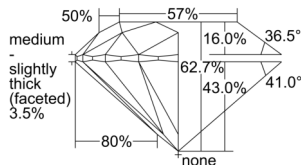

GIA®

FACSIMILE

GIA REPORT 6501292992

Verify this report at GIA.edu

GIA NATURAL DIAMOND DOSSIER®

August 27, 2024
GIA Report Number 6501292992
Shape and Cutting Style ..... Round Brilliant
Measurements ..... 5.51 - 5.54 x 3.46 mm

GRADING RESULTS

Carat Weight ..... 0.65 carat
Color Grade ..... E
Clarity Grade S11
Cut Grade ..... Excellent

ADDITIONAL GRADING INFORMATION

Polish ..... Excellent
Symmetry ..... Excellent
Fluorescence ..... None
Clarity Characteristics..... Cloud, Crystal, Feather
Inscription(s): GIA 6501292992

PROPORTIONS

Profile to actual proportions