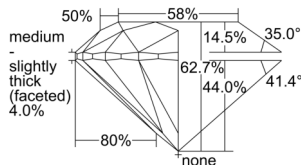

GIA®

FACSIMILE

GIA REPORT 6501293541

Verify this report at GIA.edu

GIA NATURAL DIAMOND DOSSIER®

August 28, 2024
GIA Report Number 6501293541
Shape and Cutting Style ..... Round Brilliant
Measurements ..... 6.01 - 6.05 x 3.78 mm

GRADING RESULTS

Carat Weight ..... 0.85 carat
Color Grade ..... G
Clarity Grade VVS1
Cut Grade ..... Excellent

ADDITIONAL GRADING INFORMATION

Polish ..... Excellent
Symmetry ..... Excellent
Fluorescence ..... None
Clarity Characteristics ..... Pinpoint, Feather
Inscription(s): GIA 6501293541

PROPORTIONS

Profile to actual proportions

GRADING SCALES

GIA COLOR SCALE	GIA CLARITY SCALE	GIA CUT SCALE	
D	FLAWLESS	EXCELLENT	
E	INTERNALLY FLAWLESS		
F		VVS₁	VERY GOOD
G	VVS₂		
H	VS₁	GOOD	
I	VS₂		
J	SI₁	FAIR	
K	SI₂		
L	I₁	POOR	
M	I₂		
N	I₃		
O			
P			
Q			
R			
S			
T			
U			
V			
W			
X			
Y			
Z