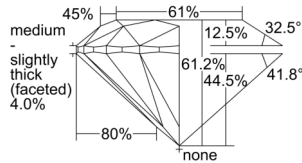

GIA®

FACSIMILE

GIA REPORT 6501298045

Verify this report at GIA.edu

GIA NATURAL DIAMOND DOSSIER®

September 02, 2024
GIA Report Number 6501298045
Shape and Cutting Style ..... Round Brilliant
Measurements ..... 5.70 - 5.73 x 3.50 mm

GRADING RESULTS

Carat Weight ..... 0.70 carat
Color Grade ..... F
Clarity Grade S11
Cut Grade ..... Excellent

ADDITIONAL GRADING INFORMATION

Polish ..... Excellent
Symmetry ..... Excellent
Fluorescence ..... None
Clarity Characteristics..... Feather, Crystal, Cloud
Inspection(s): GIA 6501298045

PROPORTIONS

Profile to actual proportions

GRADING SCALES

GIA COLOR SCALE	GIA CLARITY SCALE	GIA CUT SCALE	
D	FLAWLESS	EXCELLENT	
E	INTERNALLY FLAWLESS		
F		VVS₁	VERY GOOD
G	VVS₂		
H	VS₁	GOOD	
I	VS₂		
J	S1₁	FAIR	
K	S1₂		
L	I₁	POOR	
M	I₂		
N	I₃		
O			
P			
Q			
R			
S			
T			
U			
V			
W			
X			
Y			
Z