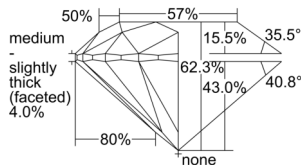

GIA®

FACSIMILE

GIA REPORT 6501302073

Verify this report at GIA.edu

GIA NATURAL DIAMOND DOSSIER®

August 28, 2024
GIA Report Number 6501302073
Shape and Cutting Style ..... Round Brilliant
Measurements ..... 4.28 - 4.30 x 2.67 mm

GRADING RESULTS

Carat Weight ..... 0.30 carat
Color Grade ..... E
Clarity Grade S11
Cut Grade ..... Excellent

ADDITIONAL GRADING INFORMATION

Polish ..... Excellent
Symmetry ..... Excellent
Fluorescence ..... None
Clarity Characteristics ..... Cloud
Inscription(s): GIA 6501302073

PROPORTIONS

Profile to actual proportions

GRADING SCALES

GIA COLOR SCALE

COLOURESS	D
	E
	F
	G
	H
	I
	J
NEAR COLOURESS	K
	L
FAIN	M
	N
	O
	P
VERY LIGHT	Q
	R
	S
	T
	U
	V
	W
	X
	Y
LIGHT	Z

GIA CLARITY SCALE

VERY VERY SLIGHTLY INCLUDED	FLAWLESS
	INTERNALLY FLAWLESS
VERY SLIGHTLY INCLUDED	VVS₁
	VVS₂
SLIGHTLY INCLUDED	VS₁
	VS₂
INCLUDED	SI₁
	SI₂
	I₁
	I₂
	I₃

GIA CUT SCALE

EXCELLENT
VERY GOOD
GOOD
FAIR
POOR