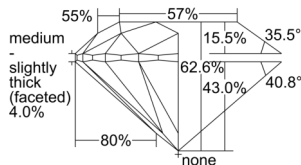

GIA®

FACSIMILE

GIA REPORT 6501304534

Verify this report at GIA.edu

GIA NATURAL DIAMOND DOSSIER®

August 28, 2024
GIA Report Number 6501304534
Shape and Cutting Style ..... Round Brilliant
Measurements ..... 4.26 - 4.28 x 2.67 mm

GRADING RESULTS

Carat Weight ..... 0.30 carat
Color Grade ..... E
Clarity Grade VS2
Cut Grade ..... Excellent

ADDITIONAL GRADING INFORMATION

Polish ..... Excellent
Symmetry ..... Excellent
Fluorescence ..... None
Clarity Characteristics ..... Cloud, Feather
Inscription(s): GIA 6501304534

PROPORTIONS

Profile to actual proportions

GRADING SCALES

GIA COLOR SCALE	GIA CLARITY SCALE	GIA CUT SCALE	
D	FLAWLESS	EXCELLENT	
E	INTERNALLY FLAWLESS		
F		VVS₁	VERY GOOD
G	VVS₂		
H	VS₁	GOOD	
I	VS₂		
J	SI₁	FAIR	
K	SI₂		
L	I₁	POOR	
M	I₂		
N	I₃		
O			
P			
Q			
R			
S			
T			
U			
V			
W			
X			
Y			
Z