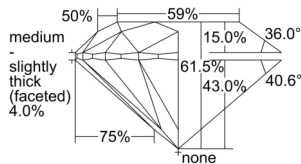

GIA®

FACSIMILE

GIA REPORT 6501304621

Verify this report at GIA.edu

GIA NATURAL DIAMOND DOSSIER®

August 28, 2024
GIA Report Number 6501304621
Shape and Cutting Style ..... Round Brilliant
Measurements ..... 4.31 - 4.34 x 2.66 mm

GRADING RESULTS

Carat Weight ..... 0.31 carat
Color Grade ..... G
Clarity Grade S11
Cut Grade ..... Excellent

ADDITIONAL GRADING INFORMATION

Polish ..... Excellent
Symmetry ..... Excellent
Fluorescence ..... None
Clarity Characteristics ..... Cloud
Inscription(s): GIA 6501304621

PROPORTIONS

Profile to actual proportions

GRADING SCALES

GIA COLOR SCALE	GIA CLARITY SCALE	GIA CUT SCALE	
D	FLAWLESS	EXCELLENT	
E	INTERNALLY FLAWLESS		
F		VVS₁	VERY GOOD
G	VVS₂		
H	VS₁	GOOD	
I	VS₂		
J	S1₁	FAIR	
K	S1₂		
L	I₁	POOR	
M	I₂		
N	I₃		
O			
P			
Q			
R			
S			
T			
U			
V			
W			
X			
Y			
Z