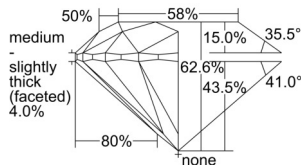

GIA®

FACSIMILE

GIA REPORT 6501308592

Verify this report at GIA.edu

GIA NATURAL DIAMOND DOSSIER®

September 06, 2024
GIA Report Number **6501308592**
Shape and Cutting Style ..... **Round Brilliant**
Measurements ..... **6.12 - 6.16 x 3.84 mm**

GRADING RESULTS

Carat Weight ..... **0.90 carat**
Color Grade ..... **H**
Clarity Grade **S11**
Cut Grade ..... **Excellent**

ADDITIONAL GRADING INFORMATION

Polish ..... **Excellent**
Symmetry ..... **Excellent**
Fluorescence ..... **None**
Clarity Characteristics ..... **Crystal, Cloud, Feather**
Inscription(s): **GIA 6501308592**

PROPORTIONS

Profile to actual proportions

GRADING SCALES

GIA COLOR SCALE	GIA CLARITY SCALE	GIA CUT SCALE	
D	FLAWLESS	EXCELLENT	
E	INTERNALLY FLAWLESS		
F		VVS₁	VERY GOOD
G	VVS₂		
H	VS₁	GOOD	
I	VS₂		
J	S1₁	FAIR	
K	S1₂		
L	I₁	POOR	
M	I₂		
N	I₃		
O			
P			
Q			
R			
S			
T			
U			
V			
W			
X			
Y			
Z