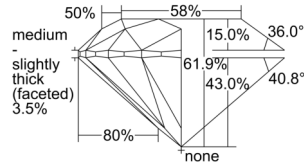

GIA®

FACSIMILE

GIA REPORT 6501308941

Verify this report at GIA.edu

GIA NATURAL DIAMOND DOSSIER®

August 28, 2024
GIA Report Number 6501308941
Shape and Cutting Style ..... Round Brilliant
Measurements ..... 4.45 - 4.47 x 2.76 mm

GRADING RESULTS

Carat Weight ..... 0.34 carat
Color Grade ..... F
Clarity Grade VS1
Cut Grade ..... Excellent

ADDITIONAL GRADING INFORMATION

Polish ..... Excellent
Symmetry ..... Excellent
Fluorescence ..... None
Clarity Characteristics ..... Feather, Pinpoint, Needle
Inscription(s): GIA 6501308941

PROPORTIONS

Profile to actual proportions

GRADING SCALES

GIA COLOR SCALE	GIA CLARITY SCALE	GIA CUT SCALE	
D	FLAWLESS	EXCELLENT	
E	INTERNALLY FLAWLESS		
F		VVS₁	VERY GOOD
G	VVS₂		
H	VS₁	GOOD	
I	VS₂		
J	SI₁	FAIR	
K	SI₂		
L	I₁	POOR	
M	I₂		
N	I₃		
O			
P			
Q			
R			
S			
T			
U			
V			
W			
X			
Y			
Z