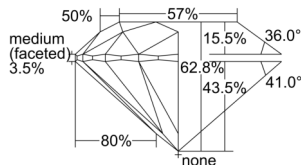

GIA®

FACSIMILE

GIA REPORT 6501309441

Verify this report at GIA.edu

GIA NATURAL DIAMOND DOSSIER®

August 28, 2024
GIA Report Number 6501309441
Shape and Cutting Style ..... Round Brilliant
Measurements ..... 4.48 - 4.51 x 2.82 mm

GRADING RESULTS

Carat Weight ..... 0.35 carat
Color Grade ..... K
Clarity Grade VS2
Cut Grade ..... Excellent

ADDITIONAL GRADING INFORMATION

Polish ..... Excellent
Symmetry ..... Excellent
Fluorescence ..... Faint
Clarity Characteristics ..... Feather
Inscription(s): GIA 6501309441

PROPORTIONS

Profile to actual proportions

GRADING SCALES

GIA COLOR SCALE	GIA CLARITY SCALE	GIA CUT SCALE	
D	FLAWLESS	EXCELLENT	
E	INTERNALLY FLAWLESS		
F		VVS₁	VERY GOOD
G	VVS₂		
H	VS₁	GOOD	
I	VS₂		
J	SI₁	FAIR	
K	SI₂		
L	I₁	POOR	
M	I₂		
N	I₃		
O			
P			
Q			
R			
S			
T			
U			
V			
W			
X			
Y			
Z