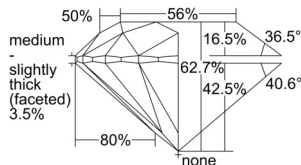

GIA®

FACSIMILE

GIA REPORT 6501313115

Verify this report at GIA.edu

GIA NATURAL DIAMOND DOSSIER®

August 29, 2024
GIA Report Number 6501313115
Shape and Cutting Style ..... Round Brilliant
Measurements ..... 4.68 - 4.71 x 2.94 mm

GRADING RESULTS

Carat Weight ..... 0.40 carat
Color Grade ..... E
Clarity Grade S11
Cut Grade ..... Excellent

ADDITIONAL GRADING INFORMATION

Polish ..... Excellent
Symmetry ..... Excellent
Fluorescence ..... None
Clarity Characteristics ..... Cloud, Feather
Inscription(s): GIA 6501313115

PROPORTIONS

Profile to actual proportions