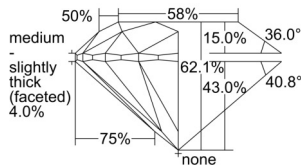

GIA®

FACSIMILE

GIA REPORT 6501319864

Verify this report at GIA.edu

GIA NATURAL DIAMOND DOSSIER®

September 02, 2024
GIA Report Number 6501319864
Shape and Cutting Style ..... Round Brilliant
Measurements ..... 5.27 - 5.30 x 3.28 mm

GRADING RESULTS

Carat Weight ..... 0.57 carat
Color Grade ..... E
Clarity Grade VS2
Cut Grade ..... Excellent

ADDITIONAL GRADING INFORMATION

Polish ..... Excellent
Symmetry ..... Excellent
Fluorescence ..... None
Clarity Characteristics ..... Cloud, Feather
Inscription(s): GIA 6501319864

PROPORTIONS

Profile to actual proportions

GRADING SCALES

GIA COLOR SCALE	GIA CLARITY SCALE	GIA CUT SCALE	
D	FLAWLESS	EXCELLENT	
E	INTERNALLY FLAWLESS		
F		VVS₁	VERY GOOD
G	VVS₂		
H	VS₁	GOOD	
I	VS₂		
J	SI₁	FAIR	
K	SI₂		
L	I₁	POOR	
M			
N			
O	I₂		
P			
Q	I₃		
R			
S			
T			
U			
V			
W			
X			
Y			
Z