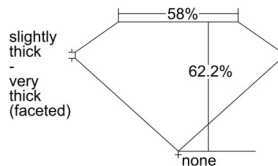

GIA®

FACSIMILE

GIA REPORT 6501320644

Verify this report at GIA.edu

GIA NATURAL DIAMOND DOSSIER®

September 03, 2024
GIA Report Number 6501320644
Shape and Cutting Style ..... Pear Brilliant
Measurements ..... 6.52 x 4.49 x 2.79 mm

GRADING RESULTS

Carat Weight ..... 0.50 carat
Color Grade ..... G
Clarity Grade VS2

ADDITIONAL GRADING INFORMATION

Polish ..... Excellent
Symmetry ..... Very Good
Fluorescence ..... None
Clarity Characteristics ..... Feather
Inscription(s): GIA 6501320644

PROPORTIONS

Profile not to actual proportions

GRADING SCALES

GIA COLOR SCALE		GIA CLARITY SCALE	
COLORLESS	D	VERY VERY SLIGHTLY INCLUDED	FLAWLESS
	E		INTERNALLY FLAWLESS
	F		VVS₁
	G		VVS₂
	H		VS₁
	I		VS₂
	J		SI₁
	K		SI₂
	L		I₁
	M		I₂
NEAR COLORLESS	N	SLIGHTLY INCLUDED	I₃
	O		
	P		
	Q		
FAINT	R		
	S		
	T		
	U		
VERY LIGHT	V		
	W		
	X		
	Y		
LIGHT	Z