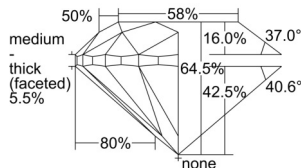

GIA®

FACSIMILE

GIA REPORT 6501325924

Verify this report at GIA.edu

GIA NATURAL DIAMOND DOSSIER®

September 02, 2024
GIA Report Number 6501325924
Shape and Cutting Style ..... Round Brilliant
Measurements ..... 4.14 - 4.20 x 2.69 mm

GRADING RESULTS

Carat Weight ..... 0.30 carat
Color Grade ..... F
Clarity Grade VS1
Cut Grade ..... Very Good

ADDITIONAL GRADING INFORMATION

Polish ..... Excellent
Symmetry ..... Very Good
Fluorescence ..... None
Clarity Characteristics..... Feather, Indented Natural, Cloud, Pinpoint

Inscription(s): GIA 6501325924

PROPORTIONS

Profile to actual proportions

GRADING SCALES

GIA COLOR SCALE	GIA CLARITY SCALE	GIA CUT SCALE	
D	FLAWLESS	EXCELLENT	
E	INTERNALLY FLAWLESS		
F		VVS₁	VERY GOOD
G	VVS₂		
H	VS₁	GOOD	
I	VS₂		
J	SI₁	FAIR	
K	SI₂		
L	I₁	POOR	
M	I₂		
N	I₃		
O			
P			
Q			
R			
S			
T			
U			
V			
W			
X			
Y			
Z